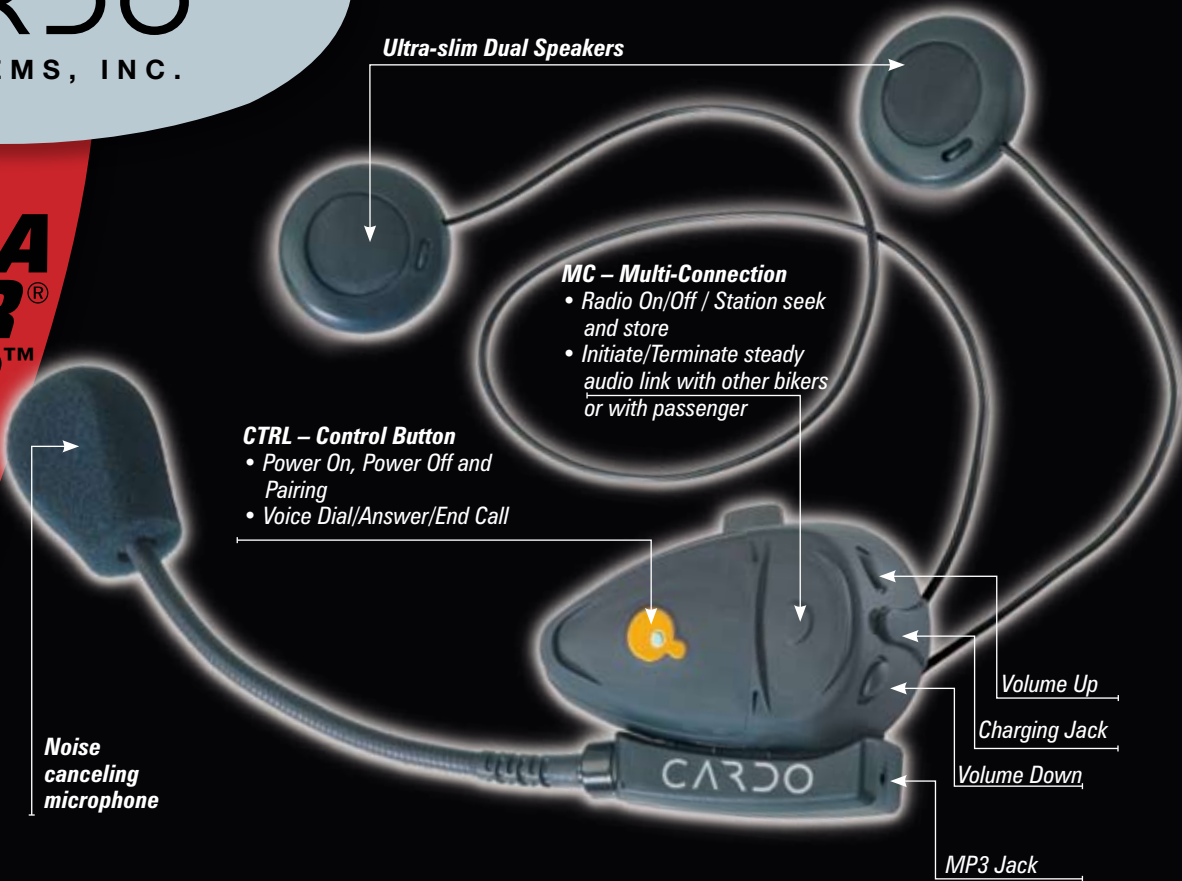

## MULTIPLE DEVICE CONNECTIONS

### THE UNIT WORKS WITH UP TO FOUR DIFFERENT BLUETOOTH DEVICES:

- **Mobile Phone** – receive incoming calls by voice command and initiate calls by one-button push and voice command
- **GPS unit** – receive audio instructions via headset
- **Other SCALA RIDER Q2 Headsets** – communicate in parallel with up to two other SCALA RIDER Q2 headsets
- **Any paired SCALA RIDER headset**

### ADDITIONAL ENTERTAINMENT FEATURES:

- **Embedded FM Radio**
- **Connection to an MP3 Player** (cable included)

**SCALA  
RIDER®  
Q2™**

Technical Specifications for the **SCALA RIDER® Q2™**

**General**

**MP3 Connectivity**

- Connect your MP3 player with the provided cable

**Functional Features**

- Fits all full-faced and 3/4 helmets
- Quick-release mechanism for headset
- Two ultra-slim speakers – 4.7 mm thickness
- 4 large control buttons