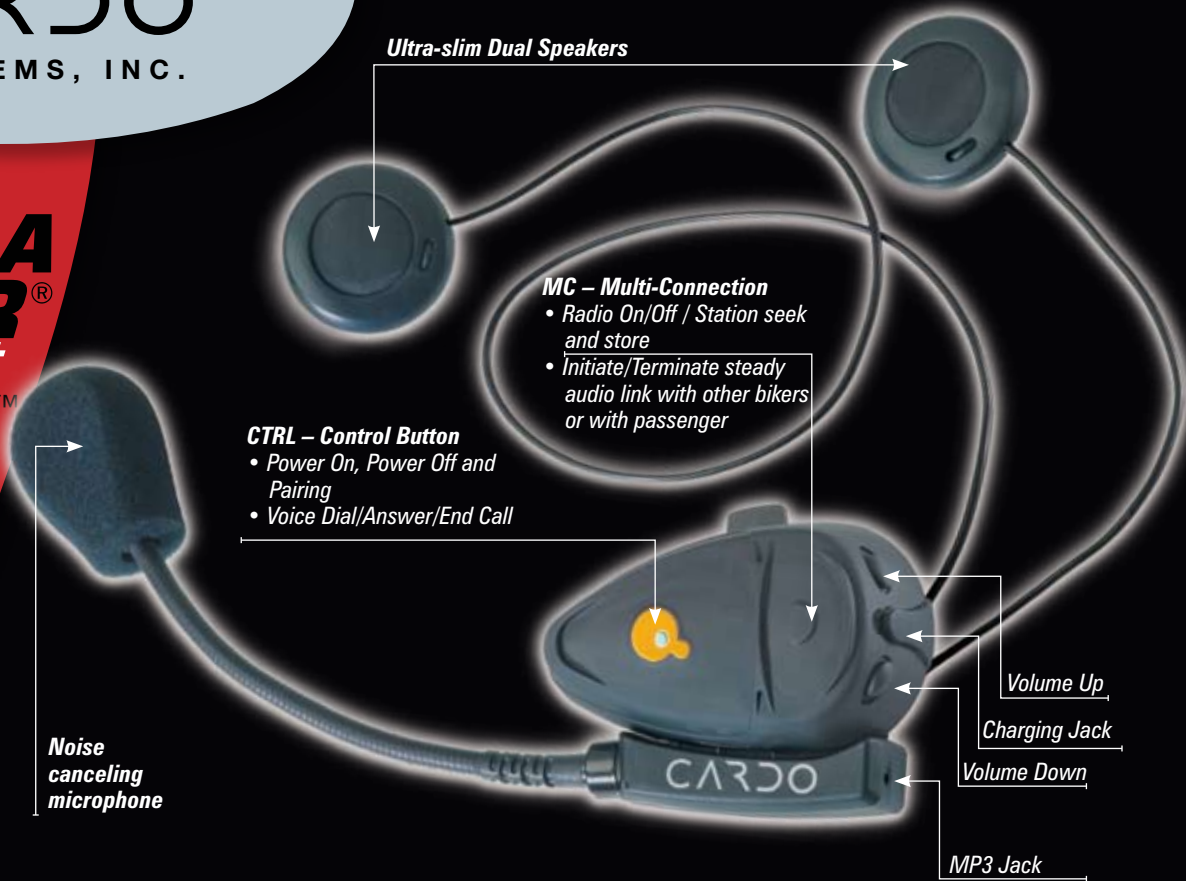

Now each headset includes an MP3 jack so bikers and passengers can listen to their favorite tunes from their own MP3 player by just plugging it into the unit.

SPECIAL FEATURES INCLUDE:

- **Bike-to-Bike intercom communications** among up to three bikers within a range of 500 m.*
- **Rider-to-Passenger communications:** Both Rider and passenger may communicate via intercom as well as independently conduct mobile phone calls, listen to the FM radio or the MP3 player.
- **Full Duplex:** No longer the walkie-talkie syndrome where one party can only speak when the other is silent. The **SCALA RIDER® Q2** allows bikers and passengers to talk and listen simultaneously.

MULTIPLE DEVICE CONNECTIONS

EACH UNIT WORKS WITH UP TO FOUR DIFFERENT BLUETOOTH DEVICES:

- **Mobile Phone** – receive incoming calls by voice command and initiate calls by one-button push and voice command
- **Other SCALA RIDER Q2 Headsets** – communicate in parallel with up to two other SCALA RIDER Q2 headsets
- **GPS unit** – receive audio instructions via headset
- **Any paired SCALA RIDER headset**

ADDITIONAL ENTERTAINMENT FEATURES:

- **Embedded FM Radio**
- **Connection to an MP3 Player** (cable included)

**SCALA
RIDER®
MultiSet™
Q2™**

Ultra-slim Dual Speakers

MC – Multi-Connection
• Radio On/Off / Station seek and store
• Initiate/Terminate steady audio link with other bikers or with passenger

MP3 Connectivity

- Connect your MP3 player with the provided cable

Functional Features

- Fits all full-faced and 3/4 helmets
- Quick-release mechanism for headset
- Two ultra-slim speakers – 4.7 mm thickness
- 4 large control buttons